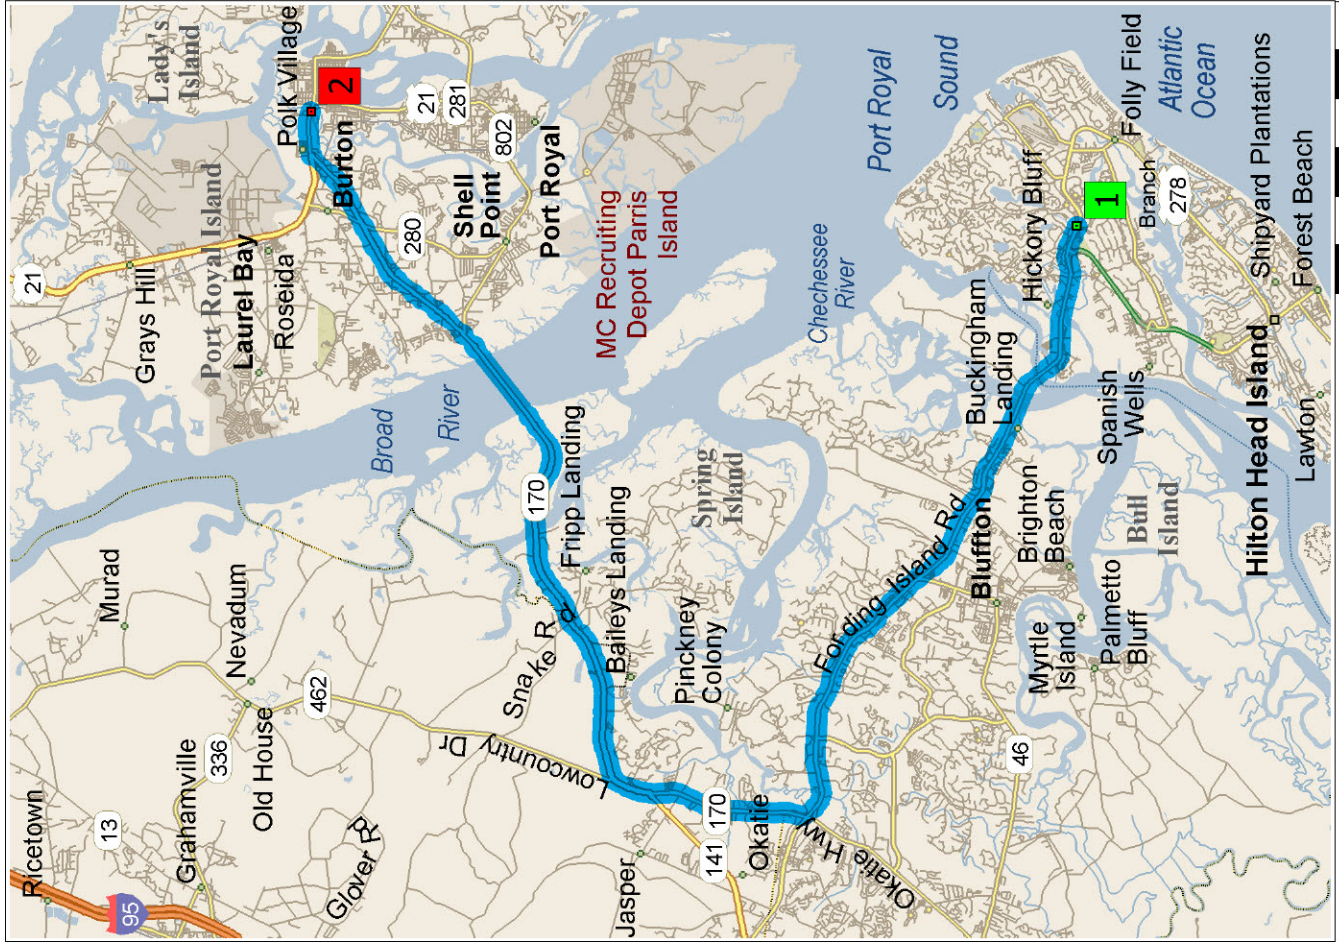

## Ride Directions

*Important – Please notify the Ride Leader by the TUESDAY before the Thursday ride if you plan to ride and/or have lunch.*

**Date and time of ride:** March 21 at 10:00 a.m.

**Destination:** Beaufort, SC

**Directions to departure point:** Park at the Olive Garden/Red Lobster restaurant located at 2045 Boundary Street in Beaufort. Allow about 45 minutes from Indigo Run Drive. Print page 2 if you need detailed directions.

**A description of the ride:** We will ride about 10 miles on the paved streets in the old town section of Beaufort, enjoying the beautiful spring azaleas and gardens in bloom. There will be a stop at the Tourist Information Center with restroom facilities and a stop at the Chocolate Factory.

*Important – Please notify the Ride Leader by the TUESDAY before the Thursday ride if you plan to ride and/or have lunch.*

9:00 AM	0.0 mi	<b>1</b> Depart 200 Museum St, Hilton Head Island, SC 29926 on Museum St (South) for 32 yds
9:00 AM	0.1 mi	Turn RIGHT (West) onto US-278 Branch [William Hilton Pkwy] for 1.0 mi
9:01 AM	1.0 mi	Merge onto US-278 [Cross Island Pkwy] for 0.1 mi
9:02 AM	1.1 mi	Bear RIGHT (West) onto US-278 [William Hilton Pkwy] for 2.0 mi
9:04 AM	3.1 mi	Keep STRAIGHT onto US-278 [Fording Island Rd] for 10.7 mi
9:17 AM	13.9 mi	Keep RIGHT onto Ramp for 0.3 mi towards SC-170 / Beaufort
9:17 AM	14.1 mi	Keep RIGHT to stay on Ramp for 65 yds towards SC-170 N
9:17 AM	14.2 mi	Bear RIGHT (North) onto SC-170 [Okatie Hwy] for 0.5 mi
9:18 AM	14.6 mi	Keep STRAIGHT onto SC-170 [N Okatie Hwy] for 18.7 mi
9:37 AM	33.4 mi	Turn RIGHT (East) onto US-21 [Boundary St] for 0.9 mi
9:39 AM	34.2 mi	<b>2</b> Arrive 2045 Boundary St, Beaufort, SC 29902